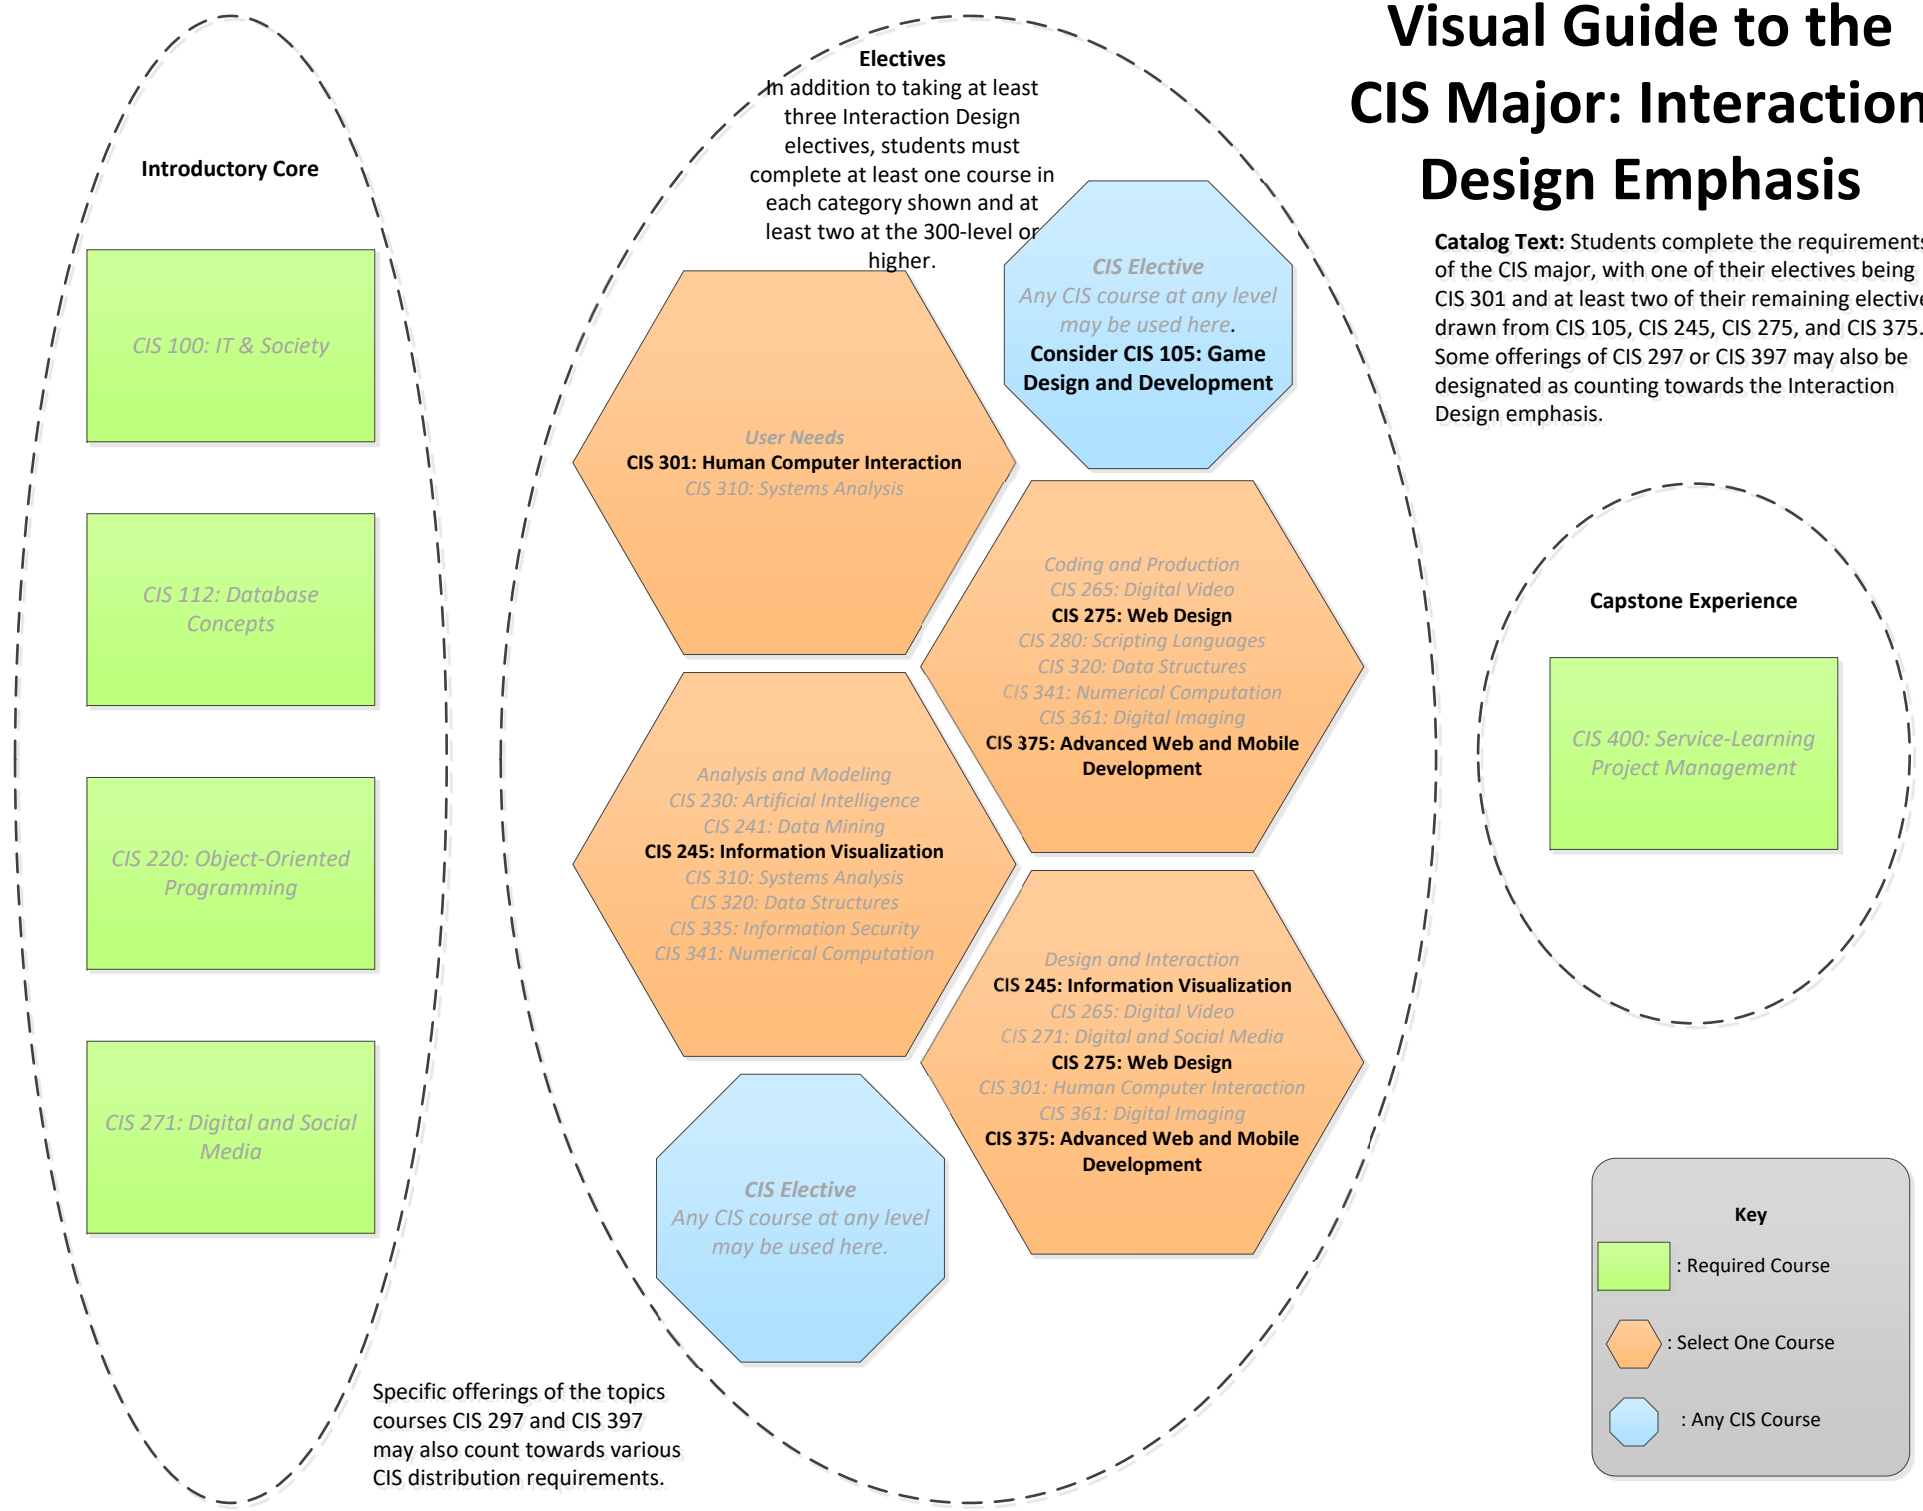

# Visual Guide to the CIS Major: Interaction Design Emphasis

**Catalog Text:** Students complete the requirements of the CIS major, with one of their electives being CIS 301 and at least two of their remaining electives drawn from CIS 105, CIS 245, CIS 275, and CIS 375. Some offerings of CIS 297 or CIS 397 may also be designated as counting towards the Interaction Design emphasis.

## Introductory Core

*CIS 100: IT & Society*

*CIS 112: Database Concepts*

*CIS 220: Object-Oriented Programming*

*CIS 271: Digital and Social Media*